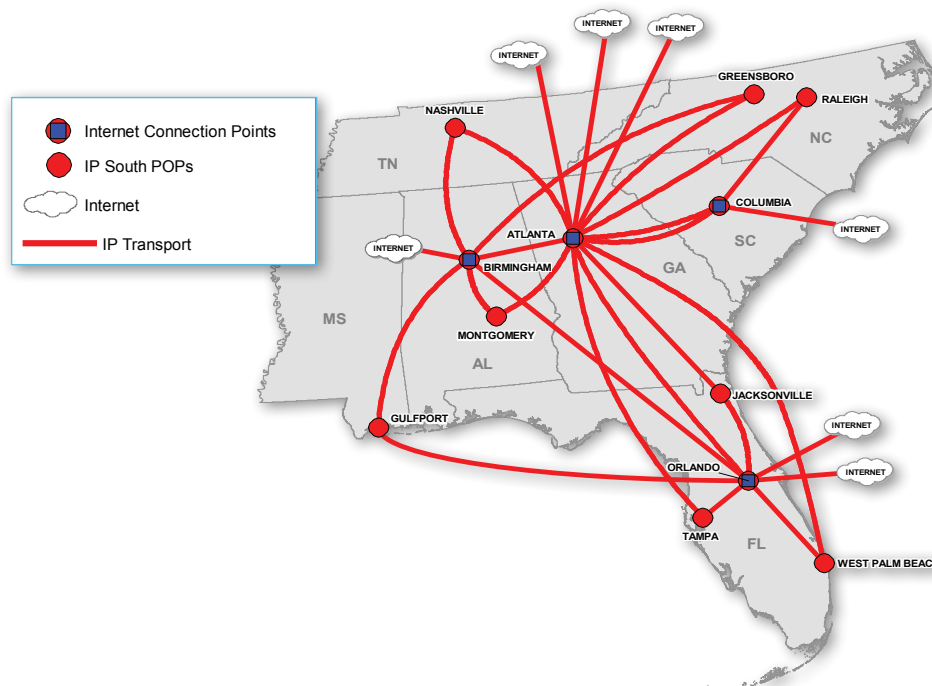

DEDICATED INTERNET ACCESS

Interstate FiberNet, Inc. a Deltacom® company leverages our extensive network and private peering connectivity to key Internet service providers to deliver highly efficient and resilient Internet access. Our commitment to superior customer support delivers the rapidly provisioned, high performance Internet access solutions that carrier customers require. Depend on Interstate FiberNet for your Carrier grade Internet connectivity needs.

DEDICATED INTERNET ACCESS SERVICE FEATURES:

- > Dedicated 1.5Mbps to 1Gbps port speeds
- > TDM and Ethernet interfaces
- > Flexible bandwidth commitment rates
- > Efficient integration with PRI services
- > Access to multiple Tier 1 providers through a single connection
- > Access from over 231 POPs